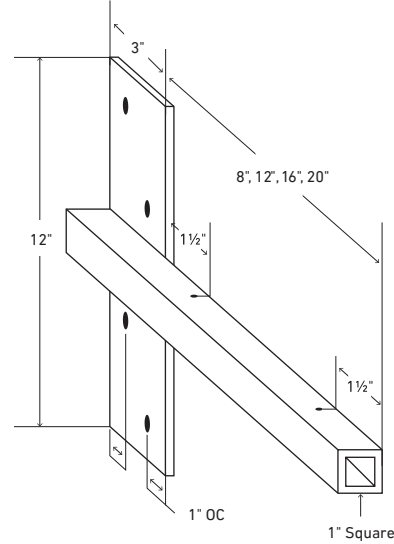

YURI HD

Load Capacity (lbs.)
60-90*

Shelf Depth Range (in.)
9-24**

A

B

About Yuri HD

- Supports surfaces from 9" to 24" deep and 1½" to 4" thick
- †Recommended spacing is 32" OC for shallower, lighter duty installations, 16" OC or less for deeper, heavier duty installations
- Mounting plate is ¼" thick hot-rolled steel, 3" long x 12" high
- Screw holes are ¼" OD, ideal for high strength ¼" lag bolts
- Bracket mounts to side of stud
- 1" diameter or 1" square rod
- Supports up to 90 lbs. per hollow rod when correctly mounted*

*
WARNING: All brackets must be installed into studs or posts. Failure to do so may result in saggy shelves, falling objects, or even injury.

**
Request custom rod length for shelf depth applications below 9".

Drawings are representations only and not to scale.

© Shelfology 2018

| Figure | Rod Count | Load | Mounting Plate | Spacing (OC)† | Shelf Length | Shelf Depth | Shelf Thickness |
|--------|-----------|------|----------------|---------------|--------------|-------------|-----------------|
|--------|-----------|------|----------------|---------------|--------------|-------------|-----------------|

| | | | | | | | |
|---|---|--------|----------|-----------|-----|-----------|----------|
| A | 1 | 90 lbs | 3" x 12" | 16" - 32" | Any | 9" - 12" | 1½" - 4" |
| A | 1 | 78 lbs | 3" x 12" | 16" - 32" | Any | 13" - 16" | 1½" - 4" |
| A | 1 | 70 lbs | 3" x 12" | 16" - 32" | Any | 17" - 20" | 1½" - 4" |
| A | 1 | 60 lbs | 3" x 12" | 16" - 32" | Any | 21" - 24" | 1½" - 4" |
| B | 1 | 90 lbs | 3" x 12" | 16" - 32" | Any | 9" - 12" | 1½" - 4" |
| B | 1 | 78 lbs | 3" x 12" | 16" - 32" | Any | 13" - 16" | 1½" - 4" |
| B | 1 | 70 lbs | 3" x 12" | 16" - 32" | Any | 17" - 20" | 1½" - 4" |
| B | 1 | 60 lbs | 3" x 12" | 16" - 32" | Any | 21" - 24" | 1½" - 4" |