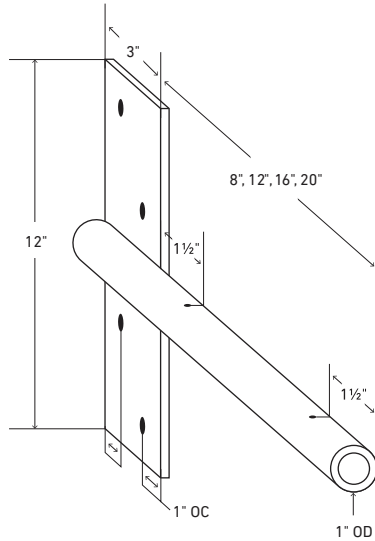

YURI HD

Load Capacity (lbs.)
60-90*

Shelf Depth Range (in.)
9-24**

A

B

About Yuri HD

- Supports surfaces from 9" to 24" deep and 1½" to 4" thick
- †Recommended spacing is 32" OC for shallower, lighter duty installations, 16" OC or less for deeper, heavier duty installations
- Mounting plate is ¼" thick hot-rolled steel, 3" long x 12" high
- Screw holes are ¼" OD, ideal for high strength ¼" lag bolts
- Bracket mounts to side of stud
- 1" diameter or 1" square rod
- Supports up to 90 lbs. per hollow rod when correctly mounted*

*
WARNING: All brackets must be installed into studs or posts. Failure to do so may result in saggy shelves, falling objects, or even injury.

**
Request custom rod length for shelf depth applications below 9".

Drawings are representations only and not to scale.

© Shelfology 2018

| Figure | Rod Count | Load | Mounting Plate | Spacing (OC)† | Shelf Length | Shelf Depth | Shelf Thickness |
|--------|-----------|------|----------------|---------------|--------------|-------------|-----------------|
|--------|-----------|------|----------------|---------------|--------------|-------------|-----------------|

| | | | | | | | |
|---|---|--------|----------|-----------|-----|-----------|----------|
| A | 1 | 90 lbs | 3" x 12" | 16" - 32" | Any | 9" - 12" | 1½" - 4" |
| A | 1 | 78 lbs | 3" x 12" | 16" - 32" | Any | 13" - 16" | 1½" - 4" |
| A | 1 | 70 lbs | 3" x 12" | 16" - 32" | Any | 17" - 20" | 1½" - 4" |
| A | 1 | 60 lbs | 3" x 12" | 16" - 32" | Any | 21" - 24" | 1½" - 4" |
| B | 1 | 90 lbs | 3" x 12" | 16" - 32" | Any | 9" - 12" | 1½" - 4" |
| B | 1 | 78 lbs | 3" x 12" | 16" - 32" | Any | 13" - 16" | 1½" - 4" |
| B | 1 | 70 lbs | 3" x 12" | 16" - 32" | Any | 17" - 20" | 1½" - 4" |
| B | 1 | 60 lbs | 3" x 12" | 16" - 32" | Any | 21" - 24" | 1½" - 4" |