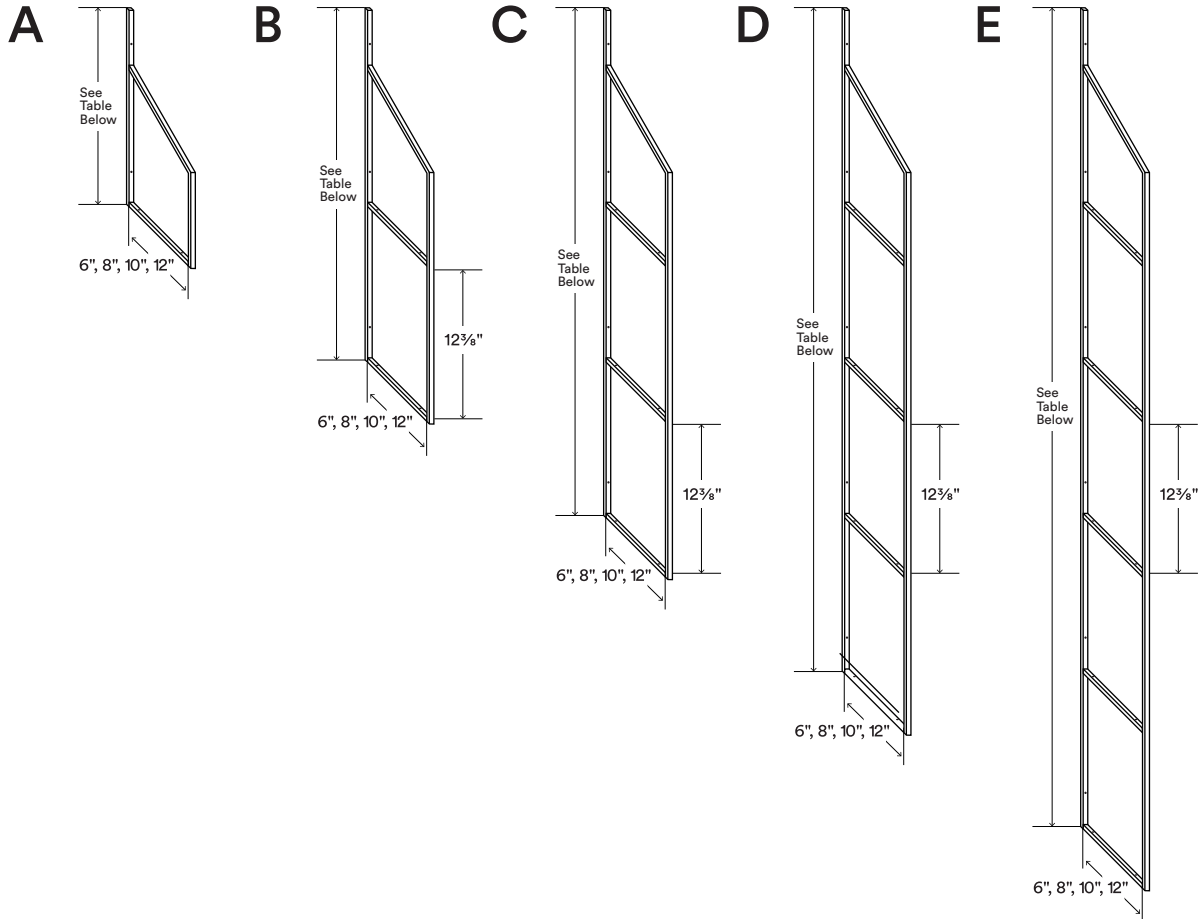

# Verne

Load Capacity (lbs)  
**62–585\***

Shelf Depth Range (in)  
**6–12**

### About Verne

Bar is 3/8" thick solid hot-rolled steel.

Countersunk screwholes are 3/16" outside diameter (OD). First screw hole is 1/2" OC from the top of the back of the bracket. Each additional back bar screw hole is 2 1/2" OC above each shelf support bar.

Each shelf support bar has two set screw holes to secure the shelf to the bracket.

Manufactured from top-quality American steel made with 70% recycled content.

Designed & crafted by radically talented humans right here in the U.S. of Awesome.

Shelfology radically recycles all production metal, wood and cardboard waste.

\* System weight capacity is determined by the shelf count, shelf depth, and number of brackets used in system.

\*\* Recommended bracket spacing is 48" or less to avoid shelf sag and maximize strength.