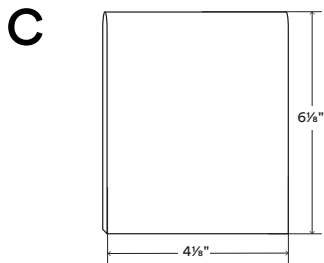

Pill Picture Holder

Length (in)
6, 15½

About Meena

Solid hardwood construction available in 2 finish variations: Walnut and White Oak.

Features Cat Tongue Grips' trademark Gription technology for gripping slick surfaces to make sure your picture holder doesn't budge.

** Drawings are representations only and not to scale.

© Shelfology 2024

Figure	Material	Height	Width	Depth	Picture Slot Length
A	Hardwood	1¼"	6"	1¼"	4¼"
B	Hardwood	1¼"	15½"	1¼"	13¾"
C	Acrylic	6⅞"	4⅞"	⅝₃₂"	NA
D	Acrylic	11"	9½"	⅝₃₂"	NA