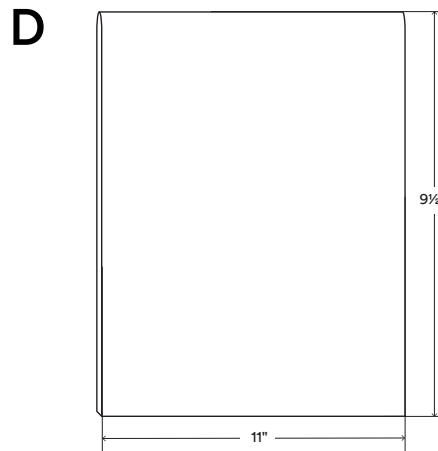

Pill Picture Holder

Length (in)
6, 15½

About Meena

Solid hardwood construction available in 2 finish variations: Walnut and White Oak.

Features Cat Tongue Grips' trademark Gription technology for gripping slick surfaces to make sure your picture holder doesn't budge.

** Drawings are representations only and not to scale.

© Shelfology 2024

Figure	Material	Height	Width	Depth	Picture Slot Length
A	Hardwood	1¼"	6"	1¼"	4¼"
B	Hardwood	1¼"	15½"	1¼"	13¾"
C	Acrylic	6⅞"	4⅞"	⅝₃₂"	NA
D	Acrylic	11"	9½"	⅝₃₂"	NA