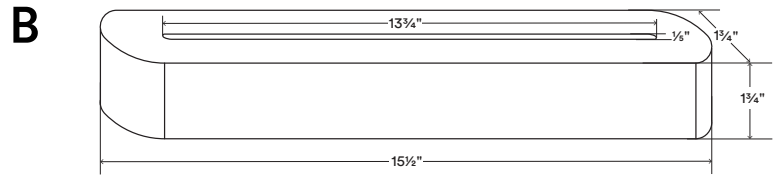

Pill Picture Holder

Length (in)
6, 15½

About Meena

Solid hardwood construction available in 2 finish variations: Walnut and White Oak.

Features Cat Tongue Grips' trademark Gription technology for gripping slick surfaces to make sure your picture holder doesn't budge.

** Drawings are representations only and not to scale.

© Shelfology 2024

Figure	Material	Height	Width	Depth	Picture Slot Length
A	Hardwood	1¼"	6"	1¼"	4¼"
B	Hardwood	1¼"	15½"	1¼"	13¾"
C	Acrylic	6⅞"	4⅞"	⅝₃₂"	NA
D	Acrylic	11"	9½"	⅝₃₂"	NA