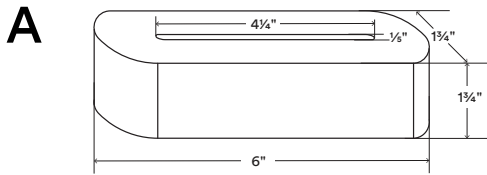

Pill Picture Holder

Length (in)
6, 15½

About Meena

Solid hardwood construction available in 2 finish variations: Walnut and White Oak.

Features Cat Tongue Grips' trademark Gription technology for gripping slick surfaces to make sure your picture holder doesn't budge.

** Drawings are representations only and not to scale.

© Shelfology 2024

Figure	Material	Height	Width	Depth	Picture Slot Length
A	Hardwood	1¼"	6"	1¼"	4¼"
B	Hardwood	1¼"	15½"	1¼"	13¾"
C	Acrylic	6⅞"	4⅞"	⅝₃₂"	NA
D	Acrylic	11"	9½"	⅝₃₂"	NA