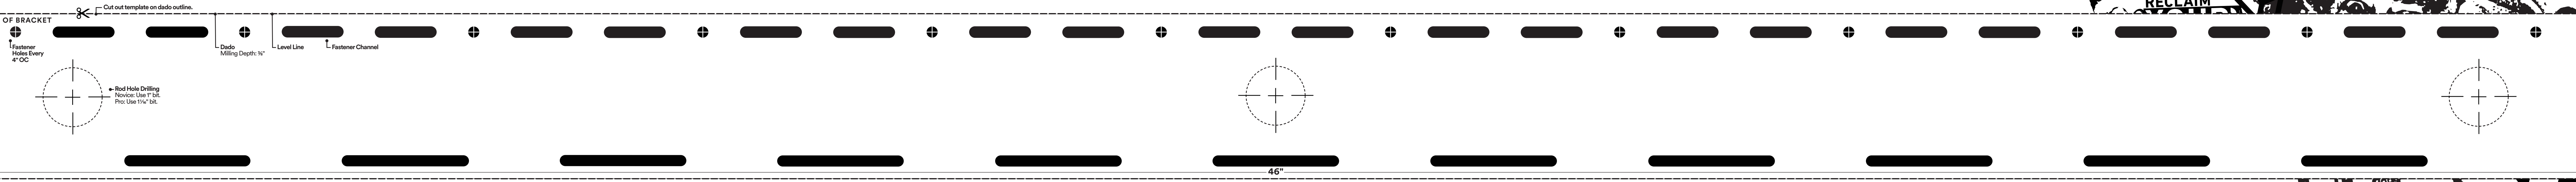

Glenn Milling/ Mounting Template

Patent Pending Design.

Made In The USA.

- → Holds 900 lbs
- → Fits Solid & Hollow Shelves
- → Ultra Mega Easy To Install
- → Delivers Major Street Cred

Bracket Length (in.) **46**

Weight Class **HD**

Need a hand? Speak with a Shelf Geek at 949.244.1083 or hello@shelfology.com today.

Call 949.244.1083
Email hello@shelfology.com
Shop www.shelfology.com
Visit 156 N 2nd E Rexburg, ID 83440
Social @shelfology

Scan here to get seriously righteous downloads and tips for your shiny new bracket on our website!