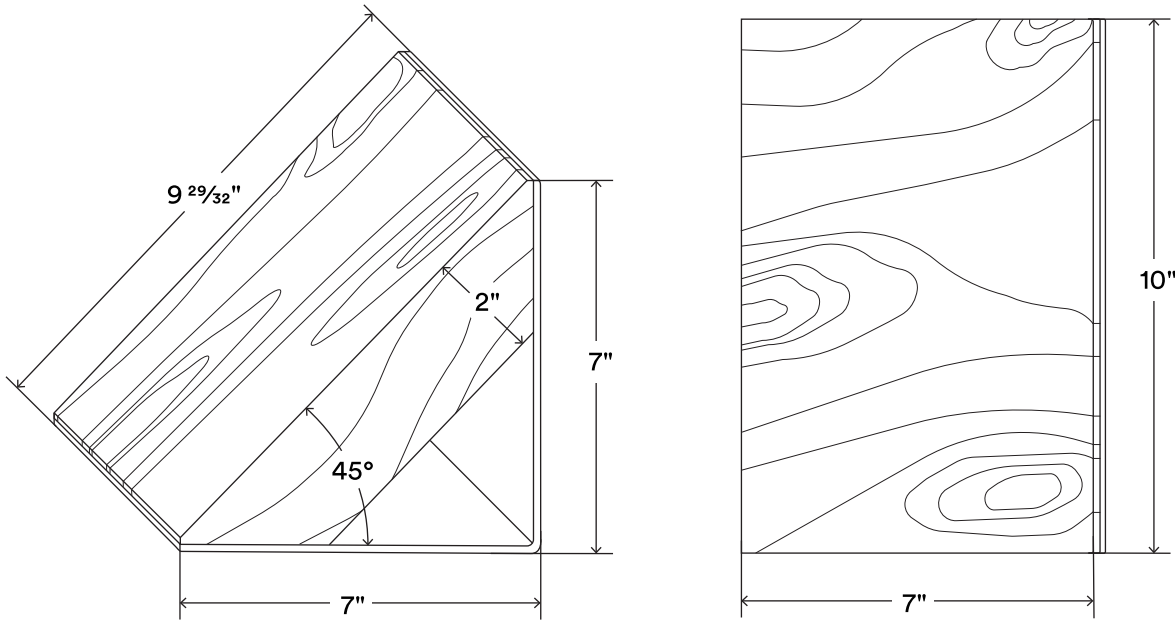

Book Wedgie (Wood)

Weight (lbs)
7.67

A

About Book Wedgie (Wood)

Frame is 1/8" solid hot-rolled steel, available in 30 powder coat colors.

Solid hardwood construction available in 15 finish variations.

Features Cat Tongue Grips' trademark Gription technology for gripping slick print surfaces.

Shelfology radically recycles all production metal, wood and cardboard waste.

** Drawings are representations only and not to scale.

© Shelfology 2025

Figure	Material	Height	Width	Depth	Weight (lbs)
A	Steel, Hardwood	7"	7"	10"	7.67