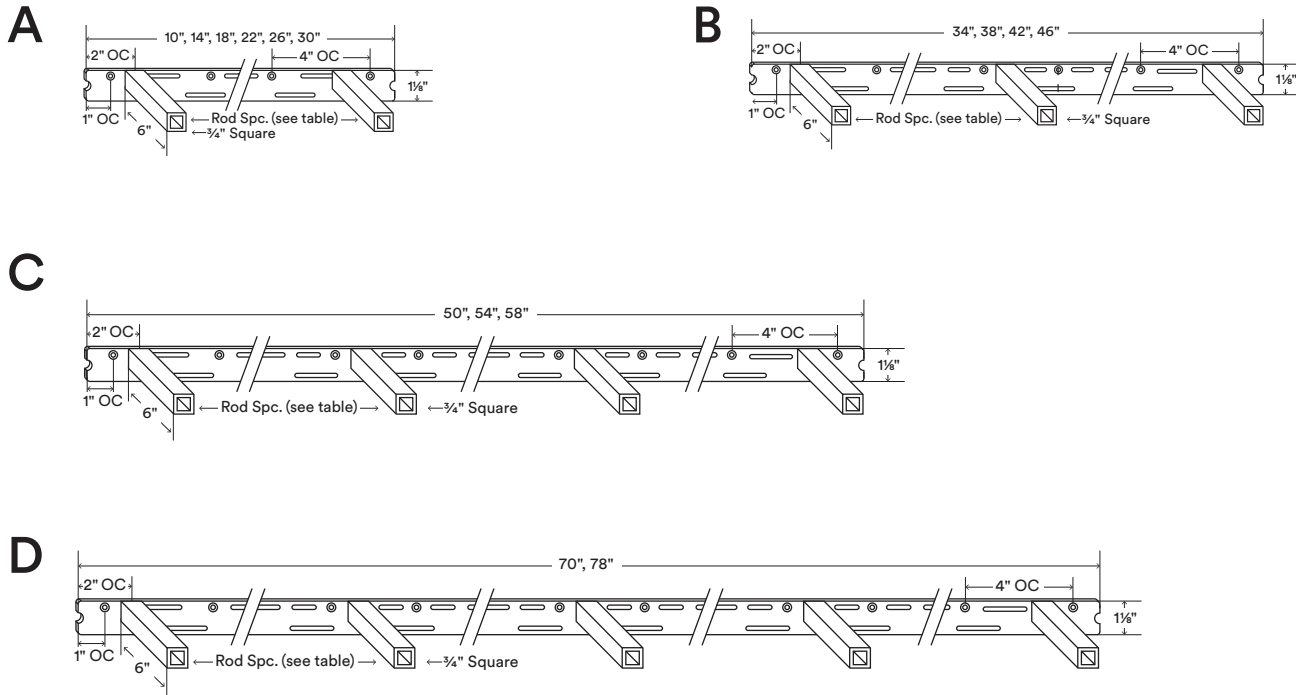

Aksel Hollow Core MD

Load Capacity (lbs)
170–425*

Shelf Depth Range (in)
7–14

About Aksel Hollow Core MD

Back bar is 3/4" thick, hot-rolled steel.

Fastener holes are set 1" OC from each end and continue 4" OC down the length of the bracket.

Countersunk fastener holes are 3/8" outside diameter (OD).

Rods are inset 2" on center (OC) from left and right bar end.

Rods are 6" from backbar face.

Custom rod lengths available upon request.

Supports up to 85 lbs. per hollow rod when correctly mounted*

Manufactured from top-quality American steel made with 70% recycled content.

Designed & engineered in the U.S. of Awesome.

Shelfology radically recycles all production metal, wood and cardboard waste

***WARNING:** All brackets must be installed into studs or posts. Failure to do so may result in saggy shelves, falling objects, or even injury.