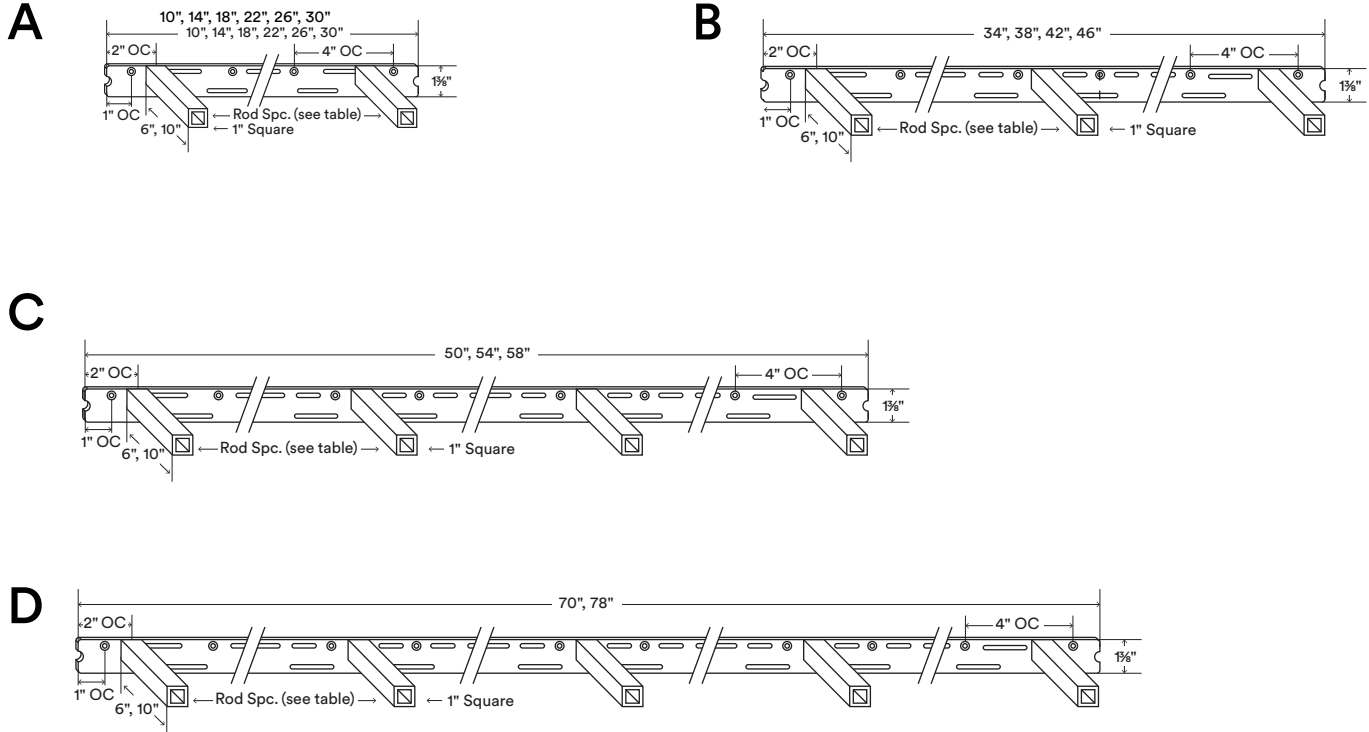

# Aksel Hollow Core HD

Load Capacity (lbs)  
180–450\*

Shelf Depth Range (in)  
7–14

## About Aksel Hollow Core

Back bar is 1/4" thick, hot-rolled steel.

Fastener holes are set 1" OC from each end and continue 4" OC down the length of the bracket.

Countersunk fastener holes are 3/16" outside diameter (OD).

Rods are inset 2" on center (OC) from left and right bar end.

Rods are 6" from backbar face.

Custom rod lengths available upon request.

Supports up to 90 lbs. per hollow rod when correctly mounted\*

Designed & engineered in the U.S. of Awesome.